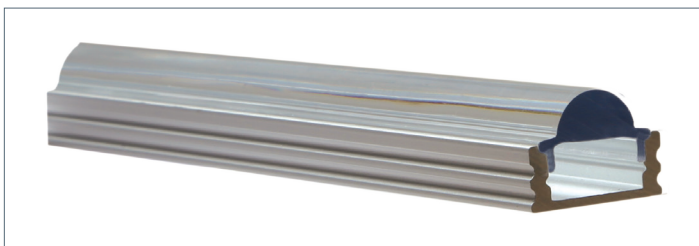

# Surfa 1 Focaline Optical Lenses

Focus the Light or Graze a Wall

Optical lenses offer focused light and wall grazing capabilities for Surfa 1 surface-mount channels. Available in 4- and 8-foot lengths, the Focaline optical lens brings out wall textures with a smooth line of light, without the hotspots caused by pinpoint lighting. Focaline optical lenses enhance the dramatic effect of wall textures with clean, high-contrast lighting.

30° optical lens shown with PrimaLine 5.5 LP Tape Light

For extended throw applications

For a broader flood effect

30° optical lens shown in Surfa 1 channel (sold separately)

60° optical lens

Item #	Description
AL-50-03-9922-30	Focaline optical lens cover - 30° - 4 ft. (includes optical end caps)
AL-50-03-9923-30	Focaline optical lens cover - 30° - 8 ft. (includes optical end caps)
AL-50-03-9932-60	Focaline optical lens cover - 60° - 4 ft. (includes optical end caps)
AL-50-03-9933-60	Focaline optical lens cover - 60° - 8 ft. (includes optical end caps)