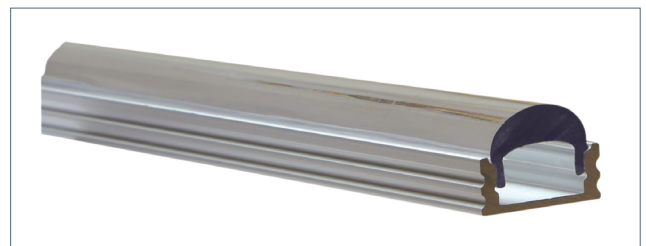

# Surfa 1 Focaline Optical Lenses

Focus the Light or Graze a Wall

Optical lenses offer focused light and wall grazing capabilities for Surfa 1 surface-mount channels. Available in 4- and 8-foot lengths, the Focaline optical lens brings out wall textures with a smooth line of light, without the hotspots caused by pinpoint lighting. Focaline optical lenses enhance the dramatic effect of wall textures with clean, high-contrast lighting.

30° optical lens shown with PrimaLine 5.5 LP Tape Light

For extended throw applications

For a broader flood effect

30° optical lens shown in Surfa 1 channel (sold separately)

60° optical lens

Item #	Description
AL-50-03-9922-30	Focaline optical lens cover - 30° - 4 ft. (includes optical end caps)
AL-50-03-9923-30	Focaline optical lens cover - 30° - 8 ft. (includes optical end caps)
AL-50-03-9932-60	Focaline optical lens cover - 60° - 4 ft. (includes optical end caps)
AL-50-03-9933-60	Focaline optical lens cover - 60° - 8 ft. (includes optical end caps)