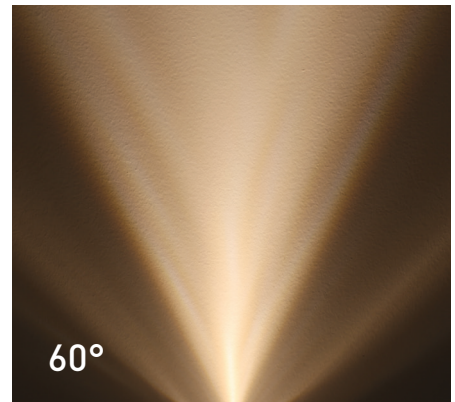

# Surfa 1 Focaline Optical Lenses

Focus the Light or Graze a Wall

Optical lenses offer focused light and wall grazing capabilities for Surfa 1 surface-mount channels. Available in 4- and 8-foot lengths, the Focaline optical lens brings out wall textures with a smooth line of light, without the hotspots caused by pinpoint lighting. Focaline optical lenses enhance the dramatic effect of wall textures with clean, high-contrast lighting.

30° optical lens shown with PrimaLine 5.5 LP Tape Light

For extended throw applications

For a broader flood effect

30° optical lens shown in Surfa 1 channel (sold separately)

60° optical lens

Item #	Description
AL-50-03-9922-30	Focaline optical lens cover - 30° - 4 ft. (includes optical end caps)
AL-50-03-9923-30	Focaline optical lens cover - 30° - 8 ft. (includes optical end caps)
AL-50-03-9932-60	Focaline optical lens cover - 60° - 4 ft. (includes optical end caps)
AL-50-03-9933-60	Focaline optical lens cover - 60° - 8 ft. (includes optical end caps)