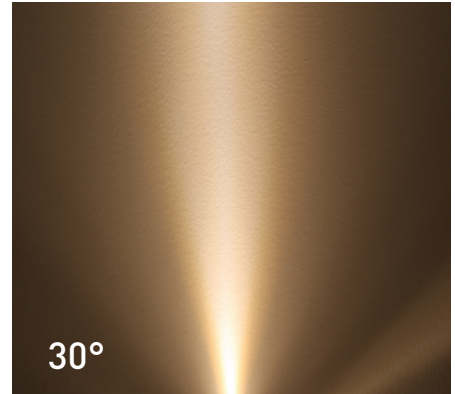

# Surfa 1 Focaline Optical Lenses

Focus the Light or Graze a Wall

Optical lenses offer focused light and wall grazing capabilities for Surfa 1 surface-mount channels. Available in 4- and 8-foot lengths, the Focaline optical lens brings out wall textures with a smooth line of light, without the hotspots caused by pinpoint lighting. Focaline optical lenses enhance the dramatic effect of wall textures with clean, high-contrast lighting.

30° optical lens shown with PrimaLine 5.5 LP Tape Light

For extended throw applications

For a broader flood effect

30° optical lens shown in Surfa 1 channel (sold separately)

60° optical lens

Item #	Description
AL-50-03-9922-30	Focaline optical lens cover - 30° - 4 ft. (includes optical end caps)
AL-50-03-9923-30	Focaline optical lens cover - 30° - 8 ft. (includes optical end caps)
AL-50-03-9932-60	Focaline optical lens cover - 60° - 4 ft. (includes optical end caps)
AL-50-03-9933-60	Focaline optical lens cover - 60° - 8 ft. (includes optical end caps)