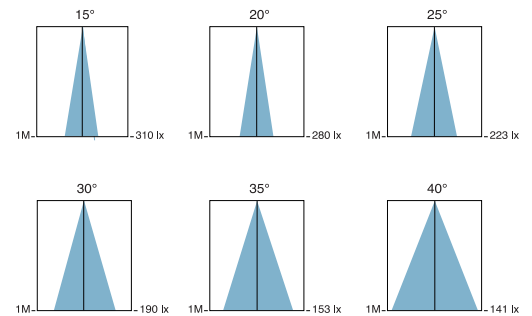

PHOTOMETRICS:

WATTS	BULB TYPE	BASE	ITEM NUMBER	ORDERING CODE	VOLTS	CRI	COLOR TEMP	BEAM	INNER PK / MASTER CTN	HOURS	LUMENS	M.O.L.
2	MR16	GU5.3	771021	LEDMR16/MULTI	12	75	3000K	15° - 40°	1 / 10	25,000	55	2³/₁₆"

145 WEST COMMERCIAL AVENUE, MOONACHIE, NJ 07074
SHOWROOM & EDUCATION CENTER, DALLAS TRADE MART 3351
T: 800-528-5555 • F: 800-441-7708

www.bulbrite.com