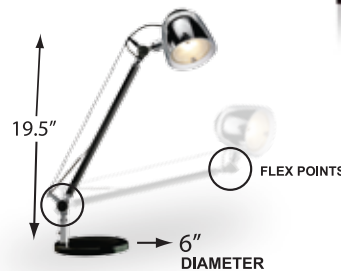

experience the power of

stryde

LED desk lamp

stryde LED desk lamp	ministryde LED desk lamp
7W	5W
• Equivalent to a 100W incandescent desk lamp	• Equivalent to a 60W incandescent desk lamp
• Saves $511.50**	• Saves $302.50***

- Long life, lasts up to 27 years*
- Environmentally-friendly, no mercury used
- Safe, bright white light, no UV radiation
- Up to 3 points of adjustability for maximum flexibility
- Operates cooler than incandescent and fluorescent desk lamps

*based on 5 hrs/day usage

** compared to a 100W incandescent, based on avg. of $.11/kWh

*** compared to a 60W incandescent, based on avg. of $.11/kWh

LED = INCANDESCENT
5W = 60W*
7W = 100W*

* based on footcandles

WATTS	ITEM NUMBER	ORDERING CODE	VOLTS	FINISH	COLOR TEMP	INNER PK / MASTER CTN	HOURS	LUMENS	FOOT CANDLES*	M.O.L.
7	870300	LED/STRYDE/B	120	Black	3000K	1 / 4	50,000	310	102	20.5" (Height)
7	870301	LED/STRYDE/S	120	Silver	3000K	1 / 4	50,000	310	102	22.75" (Arm) 8.5" (Base)
5	870311	LED/MINISTRYDE/S	120	Silver	3000K	1 / 4	50,000	175	102	19.5" (Height)
5	870310	LED/MINISTRYDE/B	120	Black	3000K	1 / 4	50,000	175	102	6" (Base)
5	870312	LED/MINISTRYDE/W	120	White	3000K	1 / 4	50,000	175	102	

* Stryde measured from a distance of 19", miniStryde measured from a distance of 15"

145 WEST COMMERCIAL AVENUE, MOONACHIE, NJ 07074
SHOWROOM & EDUCATION CENTER, DALLAS TRADE MART 3351
T: 800-528-5555 • F: 800-441-7708 • INFO@BULBRITE.COM