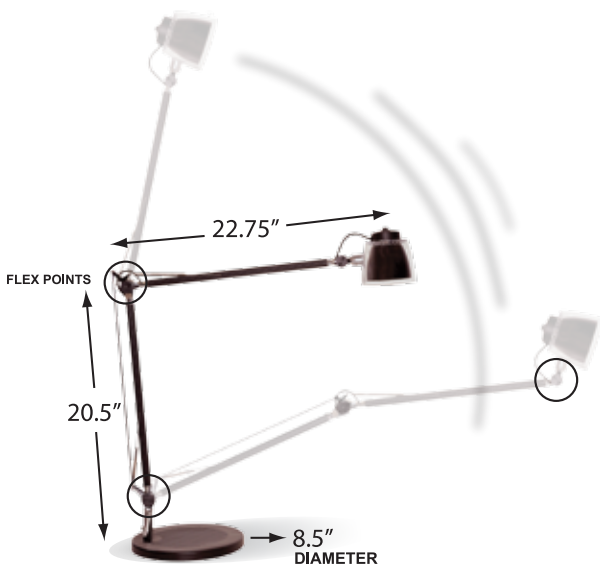

experience the power of

stryde

LED desk lamp

stryde LED desk lamp	ministryde LED desk lamp
7W	5W
• Equivalent to a 100W incandescent desk lamp	• Equivalent to a 60W incandescent desk lamp
• Saves $511.50**	• Saves $302.50***

- Long life, lasts up to 27 years*
- Environmentally-friendly, no mercury used
- Safe, bright white light, no UV radiation
- Up to 3 points of adjustability for maximum flexibility
- Operates cooler than incandescent and fluorescent desk lamps

*based on 5 hrs/day usage

** compared to a 100W incandescent, based on avg. of $.11/kWh

*** compared to a 60W incandescent, based on avg. of $.11/kWh

LED = INCANDESCENT
5W = 60W*
7W = 100W*

* based on footcandles

WATTS	ITEM NUMBER	ORDERING CODE	VOLTS	FINISH	COLOR TEMP	INNER PK / MASTER CTN	HOURS	LUMENS	FOOT CANDLES*	M.O.L.
7	870300	LED/STRYDE/B	120	Black	3000K	1 / 4	50,000	310	102	20.5" (Height)
7	870301	LED/STRYDE/S	120	Silver	3000K	1 / 4	50,000	310	102	22.75" (Arm) 8.5" (Base)
5	870311	LED/MINISTRYDE/S	120	Silver	3000K	1 / 4	50,000	175	102	19.5" (Height)
5	870310	LED/MINISTRYDE/B	120	Black	3000K	1 / 4	50,000	175	102	6" (Base)
5	870312	LED/MINISTRYDE/W	120	White	3000K	1 / 4	50,000	175	102	

* Stryde measured from a distance of 19", miniStryde measured from a distance of 15"

145 WEST COMMERCIAL AVENUE, MOONACHIE, NJ 07074
SHOWROOM & EDUCATION CENTER, DALLAS TRADE MART 3351
T: 800-528-5555 • F: 800-441-7708 • INFO@BULBRITE.COM

www.bulbrite.com