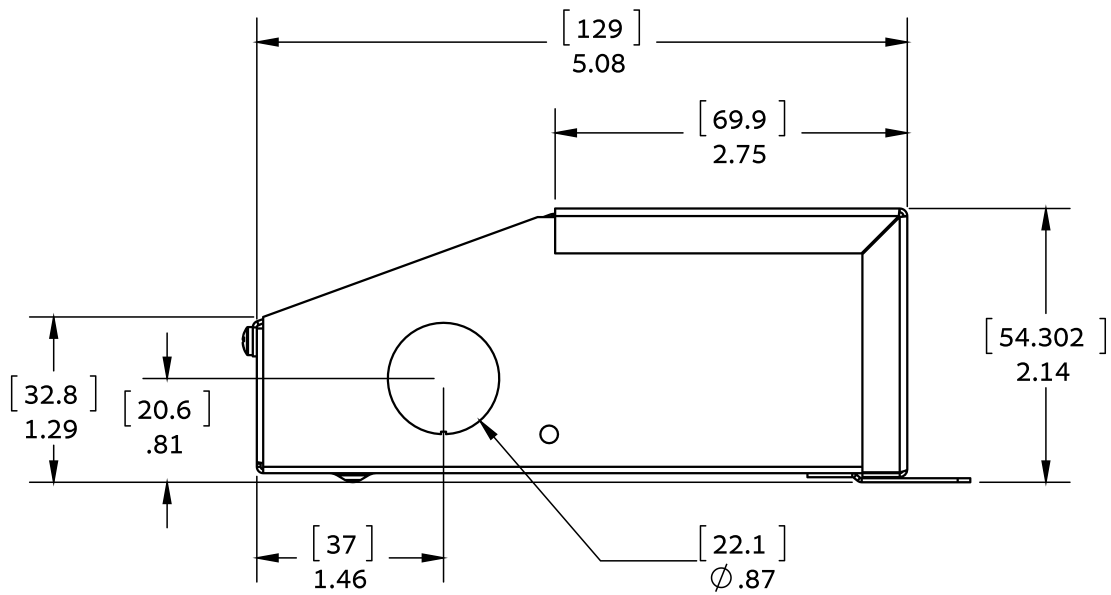

MD-SERIES MAGNETIC DIMMABLE CLASS 2 LED DRIVER

MECHANICAL DIAGRAM