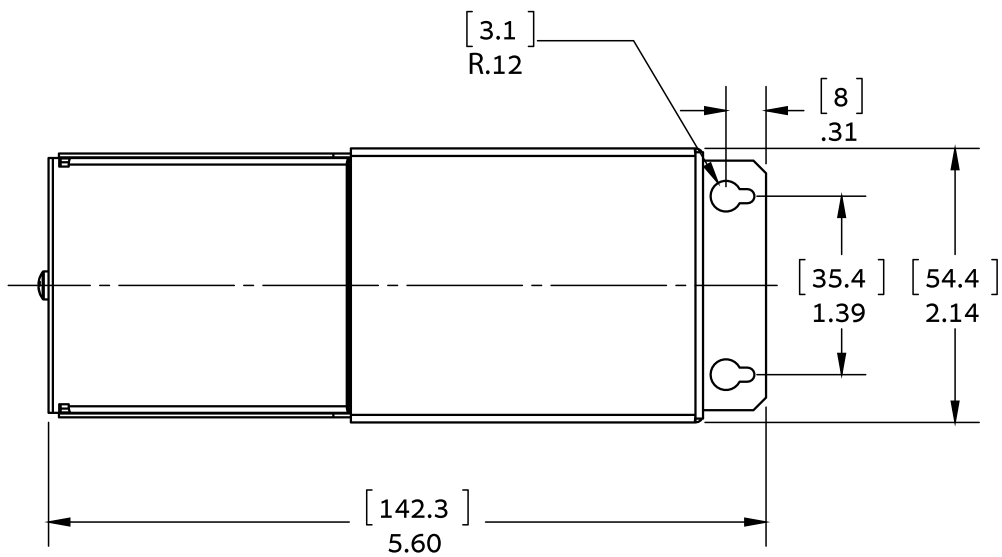

MD-SERIES MAGNETIC DIMMABLE CLASS 2 LED DRIVER

MECHANICAL DIAGRAM