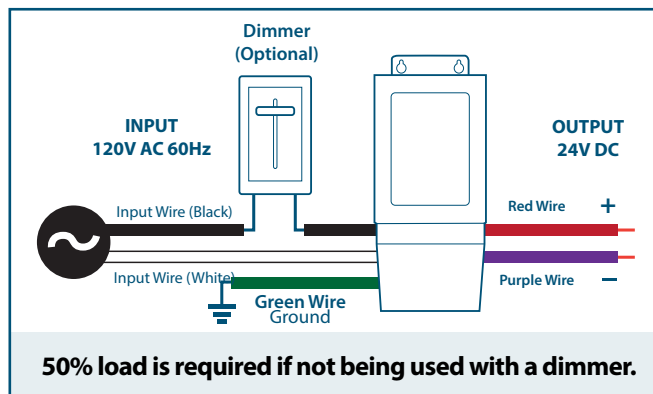

WIRING DIAGRAM