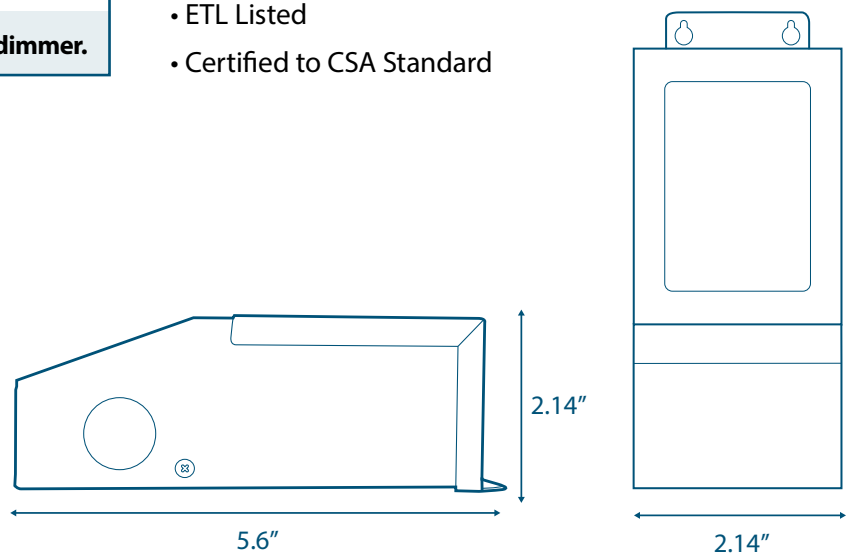

QUICK SPECS

Input Voltage	Max Output Power	Output Voltage	Output Current	Efficiency @ Max Load	Power Factor @ Max. Load	Envir. Protection Rating	Weight
120VAC	40W	24VDC	3.96 A	> 82%	> 0.89	NEMA 3R	35oz

WIRING DIAGRAM

FEATURES

- Dimmable with any standard MLV/Incandescent TRIAC- (Leading edge) dimmer switch
- Dual protection - primary and secondary auto-reset circuit breakers
- Nema 3R - Outdoor Use
- Two knock-outs one on each side
- Class 2
- ETL Listed
- Certified to CSA Standard

ENCLOSURE DETAILS In. (mm)

Length	5.6 (142.2)
Width	2.14 (54.3)
Height	2.14 (54.3)

MD-SERIES MAGNETIC DIMMABLE CLASS 2 LED DRIVER

SPECIFICATIONS

Input	
Input Voltage	120VAC
Input Current @ Max Load	0.41 A
Power Factor	0.89
Efficiency	> 82%
Output	
Max Load	40W
Output Voltage	23.4VDC
Output Current @ Max Load	1.72 A
Open Circuit Output Voltage	25.7VDC
Coil Former	Double Section Bobbin
Environmental	
Operating Temperature	-30°C - 45°C (-22°F - 113°F)
Min Installation space between drivers	5" Inch
Thermal Class	B130°C
Protections	
Circuit Breaker	Primary and secondary auto-reset
Mechanical & Housing	
Leads Primary	PVC 600V #20
Leads Secondary	PVC 300V #16
Length	5.6" (142.2mm)
Width	2.14" (54.3mm)
Height	2.14" (54.3mm)
Weight	9oz (255grams)
Housing Material	Coated metal
Housing Color	Black
Junction Box	Yes
Mounting	Two Hole flange mounting
Approval Markings	
Certificates / Approval Signs	UL 8750, class 2