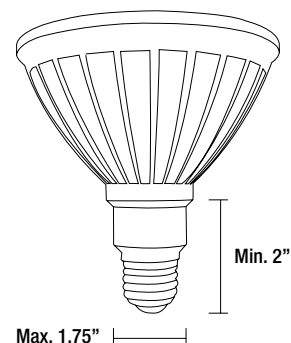

FINISHES

Black or White powder coated.

DIMENSIONS

Lamp Spec

Suitable for 90W medium base Refelctor type lamp. Neck for lamp cannot exceed 1.75" in diameter socket bottom is 2" from top of socket cup. (Requires a long-neck PAR Lamp)

Input: 2x AAA Batteries
 Radio Transmitter 433.92 MHz
 Laser Max Output: <5mW
 Laser Wavelength 630-660 nm
 Weight: 1.8 oz. (45 g.)
 Dimensions: 3.8"x 1.9" x 0.5"
 FCC certified

NTH-REVHHR Handheld Transmitter