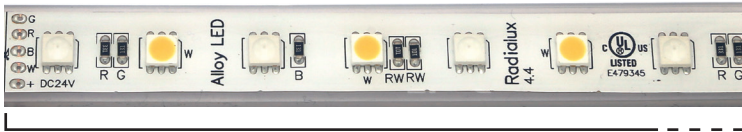

Radialux® 4.4 24V RGB-W Wet Location LED Tape Light

0.63 in. wide

cut point every 8 in.

RGB-W tape light combines RGB LED chips and dedicated white light LEDs to provide saturated RGB light as well as pastel shades and solid white light, whether in color-changing mode or in any static color in the spectrum. Radialux RGB-W allows for a wider color spectrum than RGB light, and more nuanced color control to achieve more sophisticated effects.

Color	RGB-W
Power Consumption per ft.	4.32 Watts/180mA
Input Voltage	24V DC
LED Chips per foot	18
LED Chip Spacing	0.65 inches
Tape Height	0.2 inches
Beam Angle	120°
Field Cuttable (UL 2108)	Every 8 inches
Color Temp.	3000K (white)
Max Run Length	16.4 feet

Dimmable	Yes (with color controller)
LED Chip Type	5050 SMD
Mounting	3M™ Self-Adhesive Tape (non-porous)
Operating Temp.	-13° F to 140° F
Ambient Temp.	-40° F to 186° F
Spool Lengths*	16.4 ft.
Location	Wet (IP68) / Dry
Certifications	UL, RoHS, UL 2108
Warranty	4 Year Limited