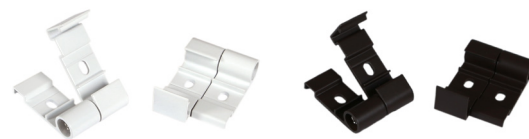

ThruLine™ Slim Premium Diffusion LED Fixture

The ThruLine Slim Premium Diffusion LED Fixture is the narrow, space-saving model of Alloy's line of direct connect 120V LED fixtures. This Energy Star rated LED fixture has a premium diffusion lens for hotspot-free light, and connects directly to AC house power, with no need for an external power supply, so installation is quick and easy. The ThruLine Slim's bright, warm light can be dimmed with an incandescent dimmer switch and provides hotspot-free lighting, even when reflected on glossy surfaces. It even includes adjustable mounting brackets so you can direct the light just where you want it.

Features

- Energy Star rated
- Slim, low profile design
- Aluminum housing
- Connects directly to 120V AC
- Premium diffuser cover
- Adjustable 0° - 90°

Adjustable mounting brackets, screws and screw anchors (1 pair included - white or bronze)