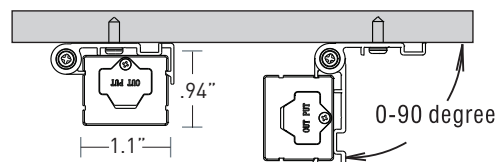

ThruLine™ Slim Premium Diffusion LED Fixture

The ThruLine Slim Premium Diffusion LED Fixture is the narrow, space-saving model of Alloy's line of direct connect 120V LED fixtures. This Energy Star rated LED fixture has a premium diffusion lens for hotspot-free light, and connects directly to AC house power, with no need for an external power supply, so installation is quick and easy. The ThruLine Slim's bright, warm light can be dimmed with an incandescent dimmer switch and provides hotspot-free lighting, even when reflected on glossy surfaces. It even includes adjustable mounting brackets so you can direct the light just where you want it.