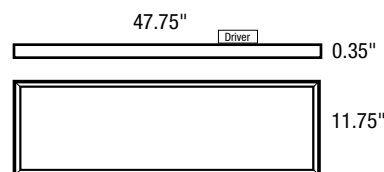

1' x 4' Edge-Lit LED Panel
Width: 11.75"
Length: 47.75"
Height: 0.35"
2.35" w/ Driver mounted