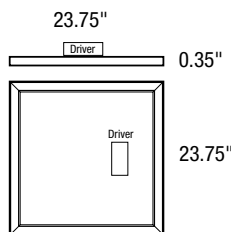

### DIMENSIONS

2' x 2' Edge-Lit LED Panel  
 Width: 23.75"  
 Length: 23.75"  
 Height: 0.35"  
 2.35" w/ Driver mounted

1' x 4' Edge-Lit LED Panel  
 Width: 11.75"  
 Length: 47.75"  
 Height: 0.35"  
 2.35" w/ Driver mounted