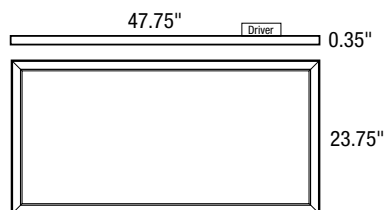

### DIMENSIONS

2' x 2' Edge-Lit LED Panel  
 Width: 23.75"  
 Length: 23.75"  
 Height: 0.35"  
 2.35" w/ Driver mounted

1' x 4' Edge-Lit LED Panel  
 Width: 11.75"  
 Length: 47.75"  
 Height: 0.35"  
 2.35" w/ Driver mounted

2' x 4' Edge-Lit LED Panel  
 Width: 24"  
 Length: 48"  
 Height: 0.35"  
 2.35" w/Driver mounted

2' x 2'	1' x 4'	2' x 4'
3332 Lumens at 3000K	3356 Lumens at 3000K	4980 Lumens at 3000K
N/A Lumens at 3500K	N/A Lumens at 3500K	N/A Lumens at 3500K
N/A Lumens at 4000K	N/A Lumens for 4000K	N/A Lumens at 4000K
3872 Lumens at 5000K	N/A Lumens at 5000K	N/A Lumens at 5000K