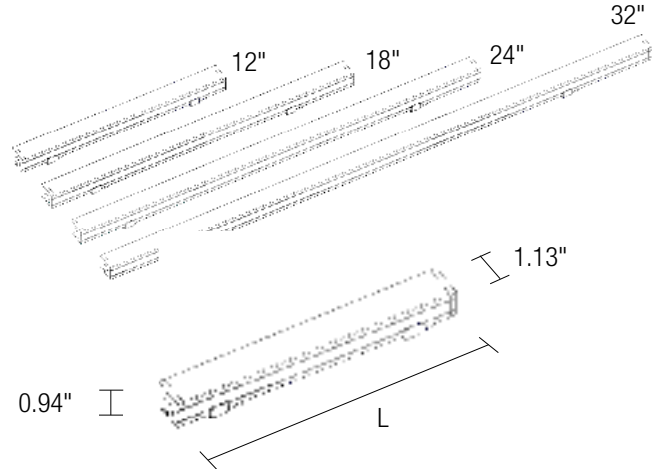

FEATURES

- Exceeds California Title 24 high efficacy requirements
- Available in 3000K & 4000K CCT
- 500 lumens / 8 Watts per foot
- Frosted Lens reduces LED diode image
- Available in 4 different lengths: 12", 18", 24", 32"
- Dimmable LEDs
- Linkable up to 400 Watts fixtures
- Less than 1" in depth.
- Self contained driver in each unit
- Integral electronic driver
- 90+ CRI
- 0° to 90° adjustable mounting brackets included
- Bronze and White finishes with Frosted Lens
- 50,000 hours of rated lamp life

Included with every Bravo Frost:

Two (2) angle adjustable mounting clip sets 0° - 90°.
End to End Connector

Housing

Extruded Aluminum

Mounting

Angle adjustable mounting brackets (0° - 90°)

Dimming

Bravo Frost can only be dimmed with Electronic Low Voltage dimmer

ELECTRICAL

Voltage: 120V

Power Consumption: 8 Watts per foot

Lumens: 500 lm / ft

Color Rendering Index: >90 CRI

Light Source: LEDs

Life Expectancy: 50,000 Hours

Maximum Run Length: 400 Watts linked fixtures

Color Temperature: Warm White (3000K), Cool White (4000K)

Labels and Warranty

cETLus Listed for Dry Location
Title 24 Compliant
Energy Star Rated
3 Year Warranty

Bravo FROST LED Linear Light (500 Lumens per foot)

CATALOG. NO.	LENGTH	WATTAGE	COLOR TEMP.	FINISH
NUD-68	12 = 12"	8W	30 = 3000K	BZ = Bronze
	18 = 18"	12W	40 = 4000K	W = White
	24 = 24"	16W		
	32 = 32"			

Example: NUD-6812/30W - 12" 8W 30K White finish Bravo Frost

DIMENSIONS

Length: 12.25", 18.25", 24.25", 32.75"
Width: 1.13"
Height: 0.94"

PUCK LIGHT ACCESSORIES

Item Number	Description
NUA-602BZ	Junction Box, Bronze
NUA-602W	Junction Box, White
NUA-603BZ	End to End Connector, Black
NUA-603W	End to End Connector, White
NUA-604B	3-Wire Ground Hardwire Connector, Black
NUA-604W	3-Wire Ground Hardwire Connector, White
NUA-605B	72" Cord and Plug, Black
NUA-605W	72" Cord and Plug, White
NUA-606B	6" Jumper Cable, Black
NUA-606W	6" Jumper Cable, White
NUA-612B	12" Jumper Cable, Black
NUA-612W	12" Jumper Cable, White
NUA-624B	24" Jumper Cable, Black
NUA-624W	24" Jumper Cable, White
NUA-672B	72" Jumper Cable, Black
NUA-672W	72" Jumper Cable, White
NUA-609BZ	Adjustable Mounting Bracket, Bronze (2 Included with each Bravo)
NUA-609W	Adjustable Mounting Bracket, White (2 Included with each Bravo)