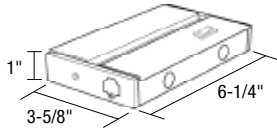

Bravo LED 120V Linear Light Accessories

Junction box

Used to power NUD Series using Jumper Cables or NUA-404. Includes ON/OFF switch.

- **NUA-602BZ:** Junction Box, Bronze
- **NUA-602W:** Junction Box, White